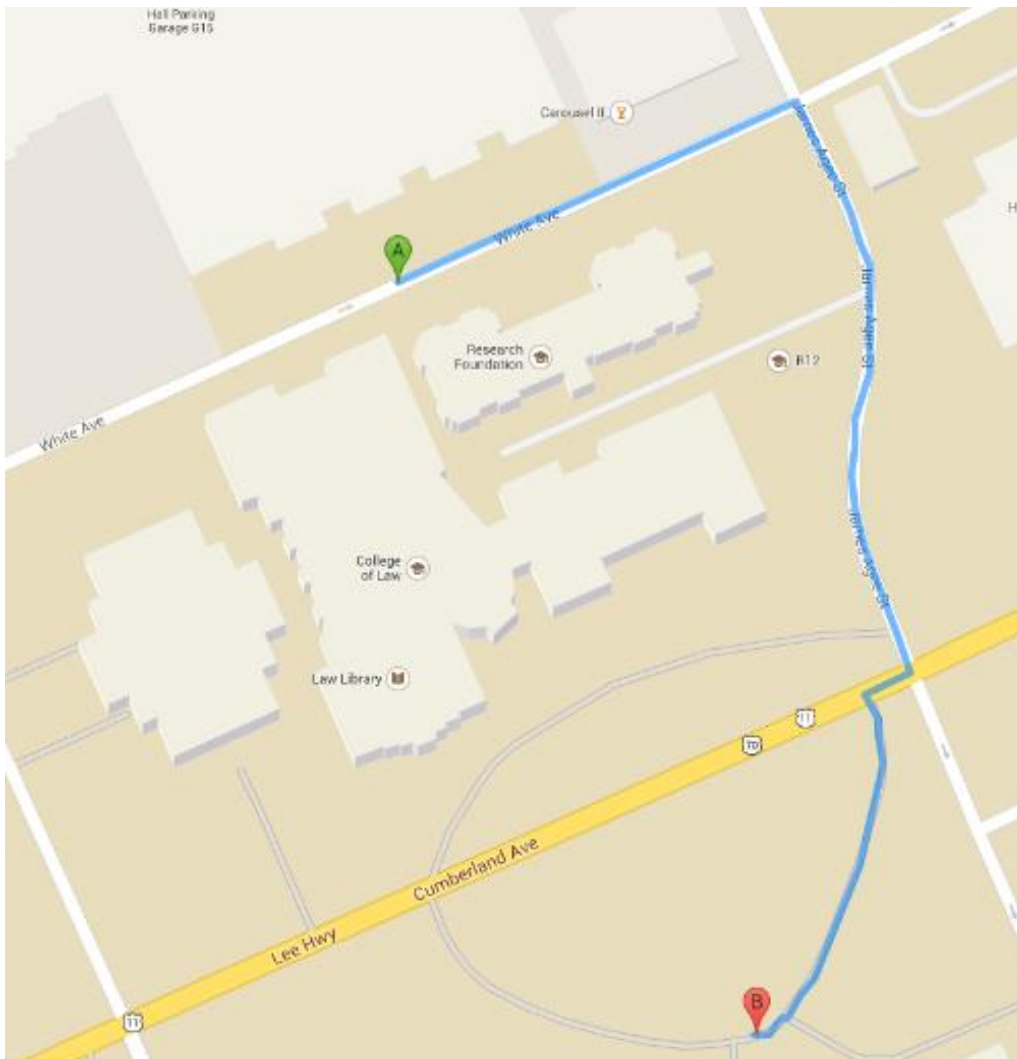

1527 White Avenue

Volunteer Hall

Parking Garage G15 – **Must say Public Parking**

Only enter on White Avenue the entrance lot is S12 (Level 1)

Do NOT enter on Clinch Avenue. This is for students ONLY.

Please bring your stub for Validation

(If you don't get a parking stub you are parked in the wrong place).

Walking directions from Vol Hall to the University Center

A 1527 White Avenue, Knoxville, TN 37916, USA

0.2 mi - about 3 mins

1. Head northeast on White Ave toward James Agee St 282 ft
2. Turn right onto James Agee St 384 ft
3. Cross Cumberland Avenue and then turn right onto Cumberland 33 ft
4. Turn left 246 ft
Destination will be on the left